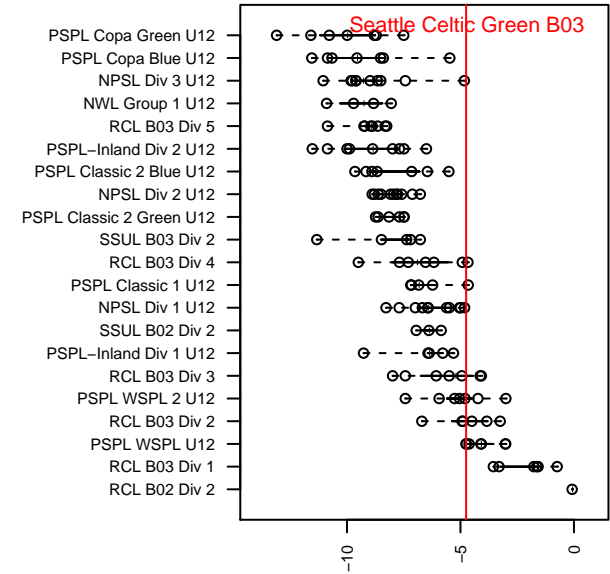

Seattle Celtic Green B03

Seattle Celtic
 Seattle, WA
 B03 total strength=774
 attack=1.24 defense=0.68
 fall league = PSPL WSPL U12
 spr league = Spr PSPL Classic 1 U13

alt names used:
 SEATTLE CELTIC B03 GREEN (WA)
 Seattle Celtic B03 Green
 Seattle Celtic B03 Green
 SEATTLE CELTIC B03 GREEN ()

Venues played:
 2015 REDAPT Cup Gold U12
 2015 Labor Day Cup BU12 Gold
 2015 PSPL WSPL U12
 2015 Spr PSPL Classic 1 U13
 2015 WA Cup BU12 Gold/Silver U12

Seattle Celtic Green B03
 Dots are actual minus expected GF (blue circles) and GA (red triangles).
 Blue line is smoothed change in attack strength. Red is smoothed change in defense strength.

**attack and defense variance (black dot)
relative to other teams
and top 10 in region**

**attack and defense rating
relative to others at age
and all opponents in last 13 months**

Performance relative to 13 month average